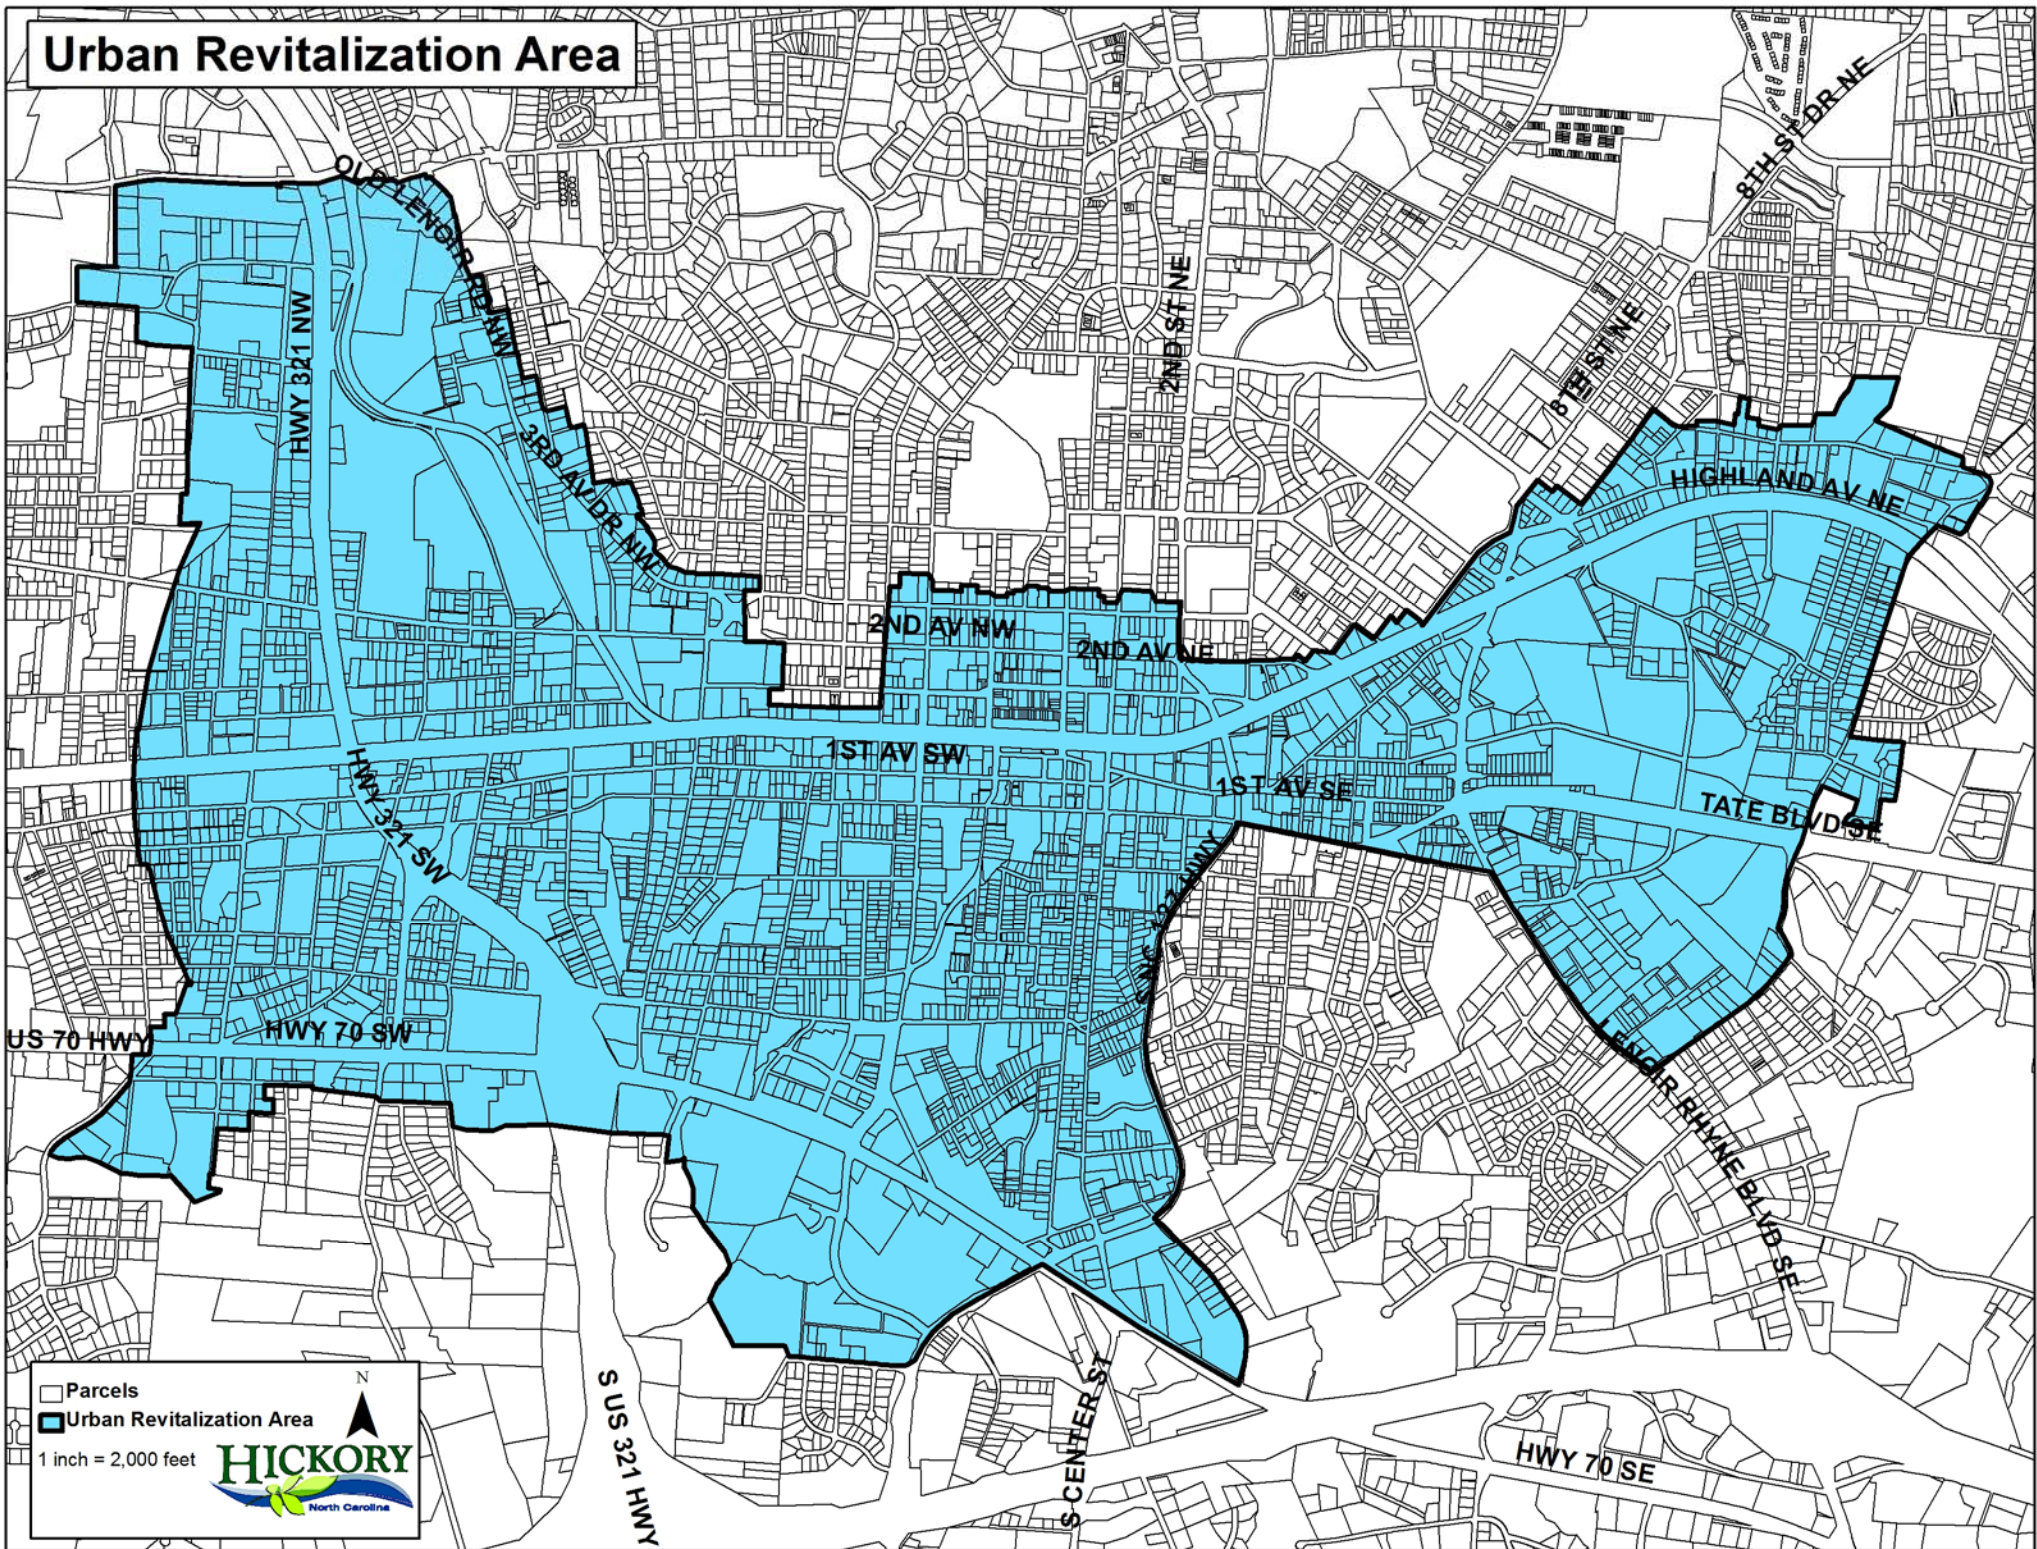

Urban Revitalization Area

- Parcels
- Urban Revitalization Area

1 inch = 2,000 feet