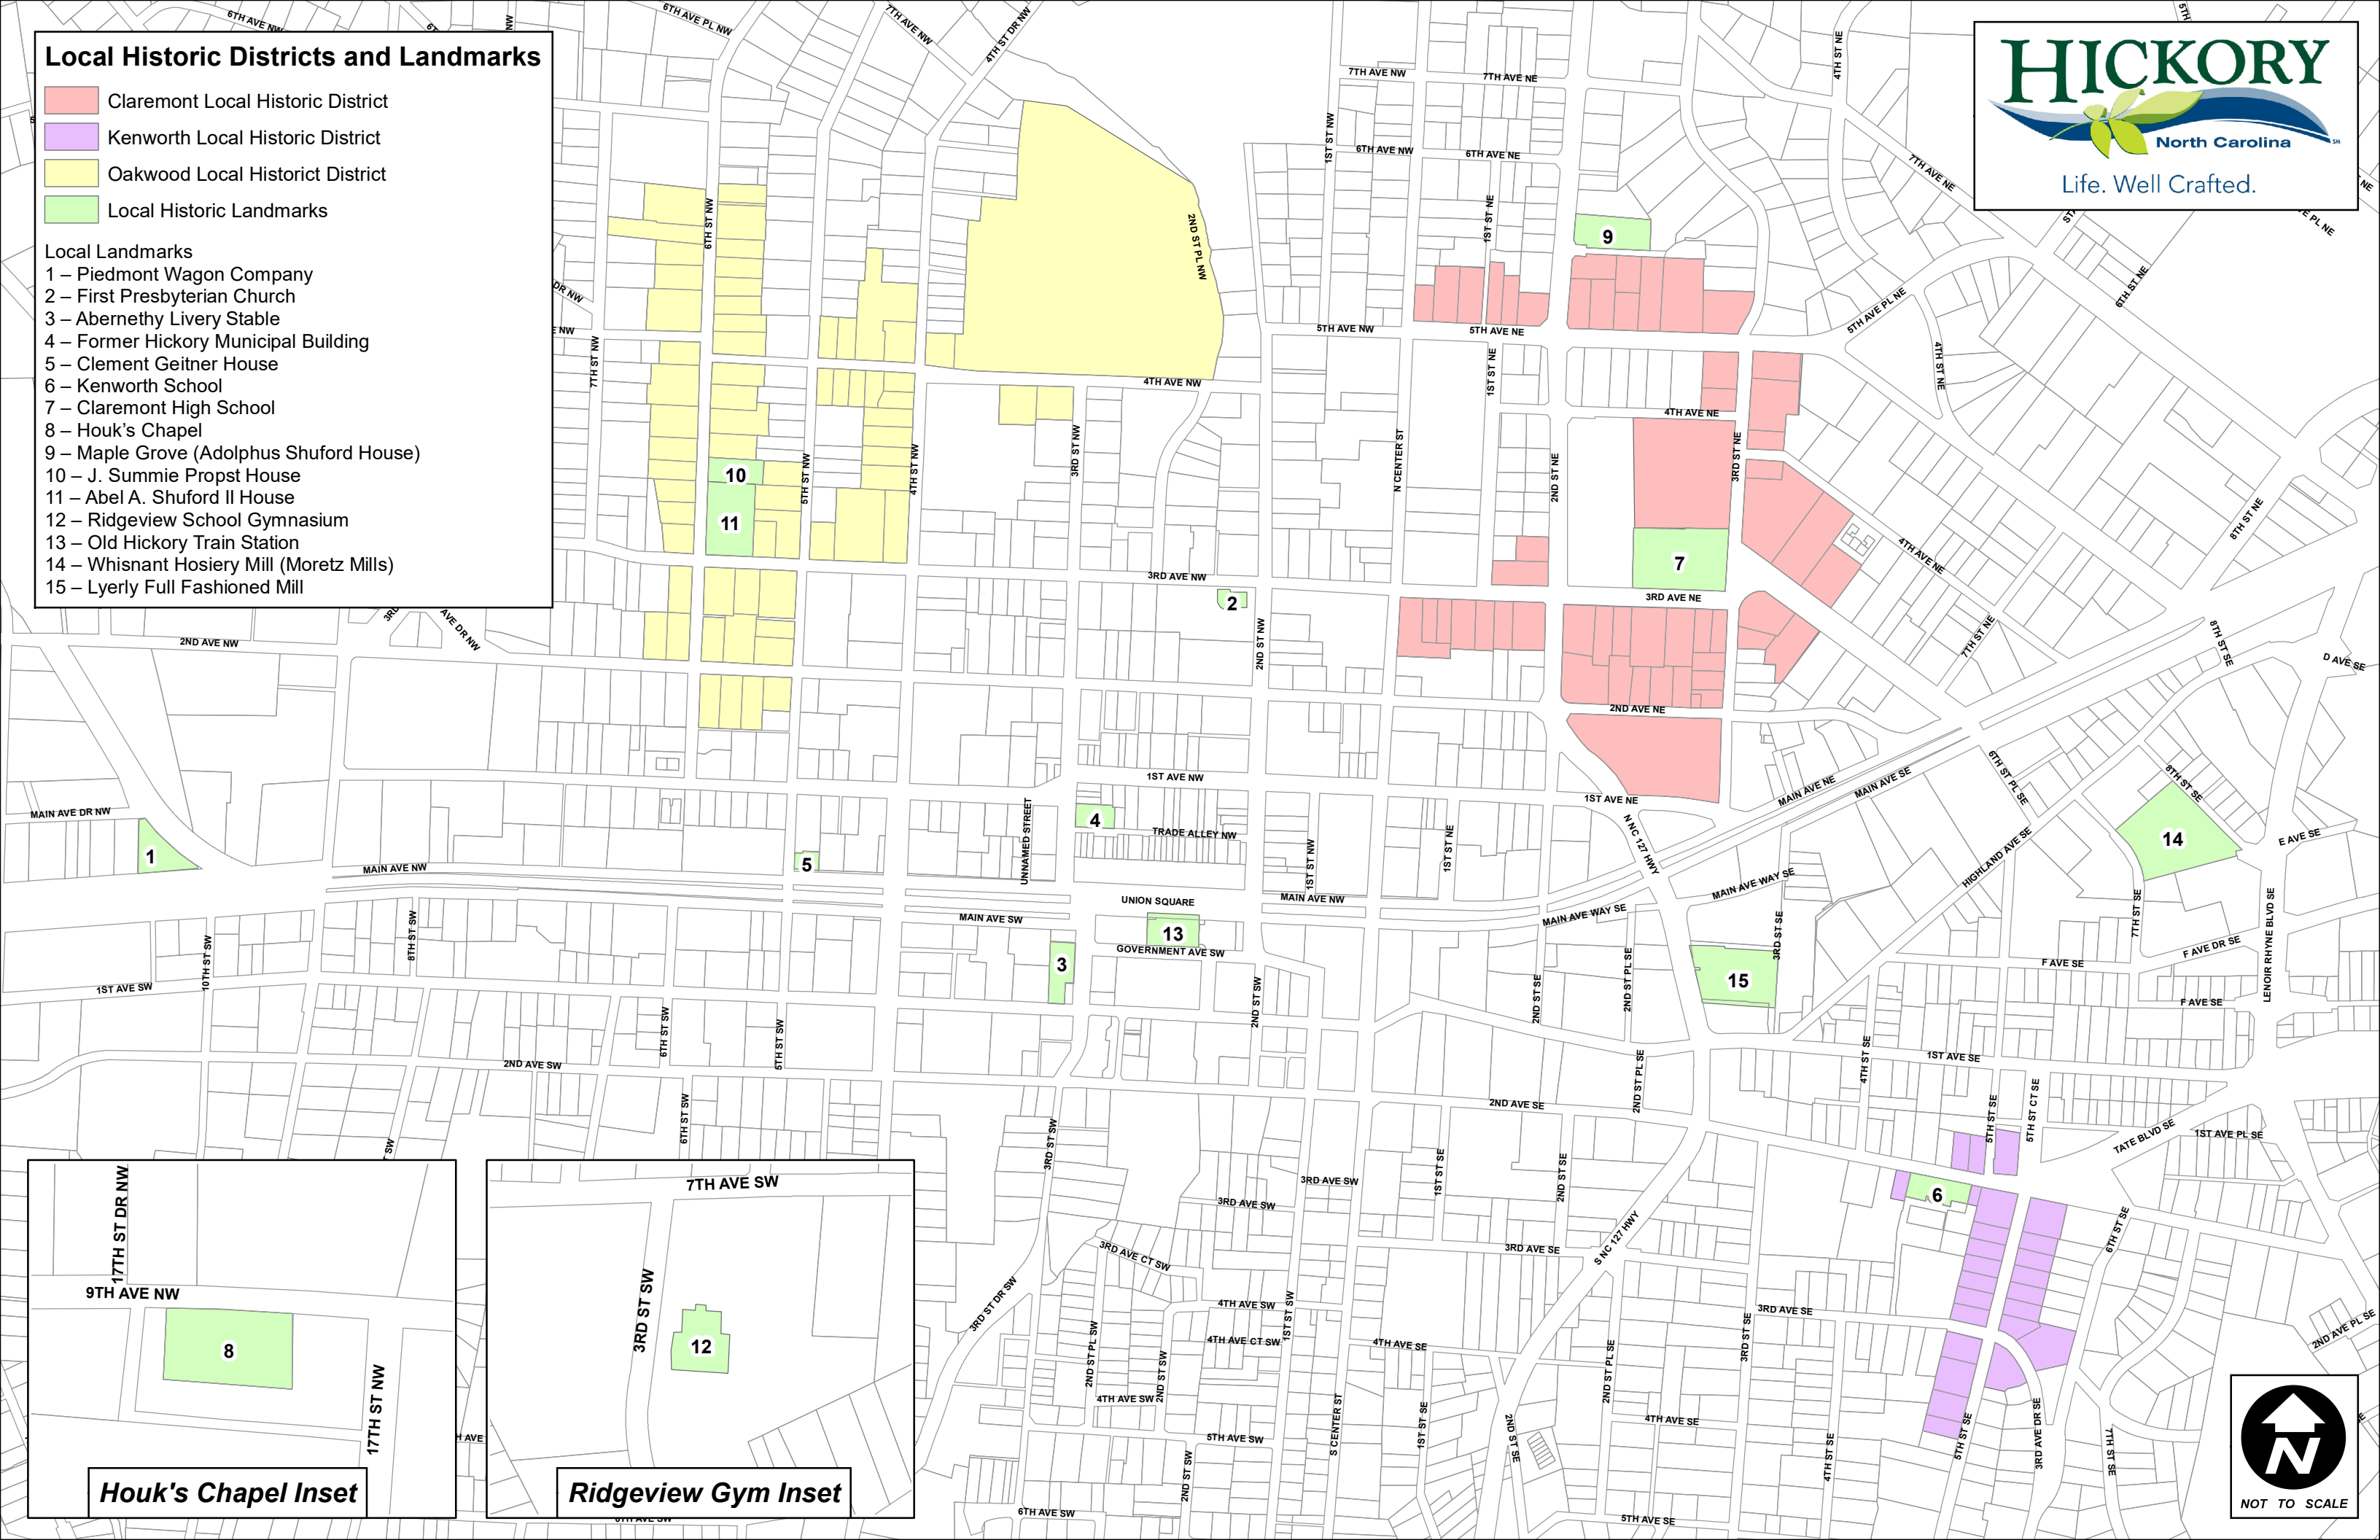

Local Historic Districts and Landmarks

- Claremont Local Historic District
- Kenworth Local Historic District
- Oakwood Local Historic District
- Local Historic Landmarks

- Local Landmarks
- 1 – Piedmont Wagon Company
 - 2 – First Presbyterian Church
 - 3 – Abernethy Livery Stable
 - 4 – Former Hickory Municipal Building
 - 5 – Clement Geitner House
 - 6 – Kenworth School
 - 7 – Claremont High School
 - 8 – Houk's Chapel
 - 9 – Maple Grove (Adolphus Shuford House)
 - 10 – J. Summie Propst House
 - 11 – Abel A. Shuford II House
 - 12 – Ridgeview School Gymnasium
 - 13 – Old Hickory Train Station
 - 14 – Whisnant Hosiery Mill (Moretz Mills)
 - 15 – Lyerly Full Fashioned Mill

Houk's Chapel Inset

17TH ST DR NW
9TH AVE NW
17TH ST NW

8

Ridgeview Gym Inset

7TH AVE SW
3RD ST SW

12